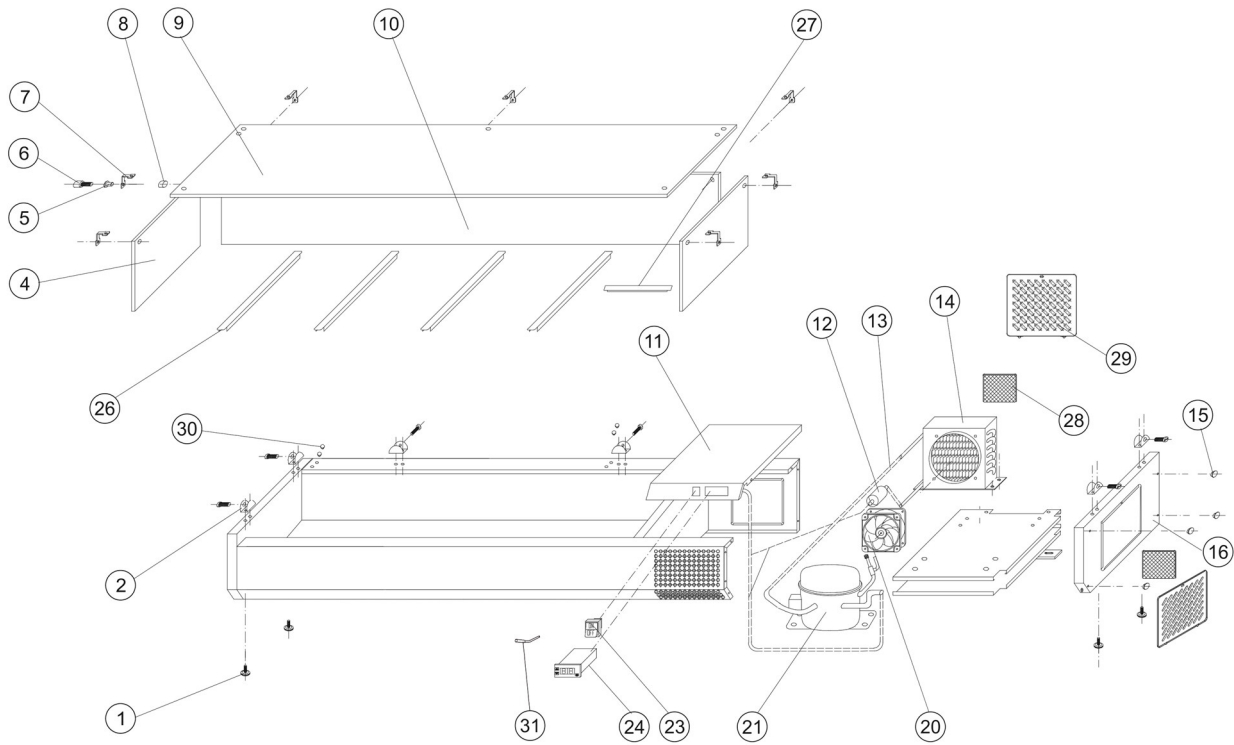

16503 / VK33-150

Position	ItemNo	Description
01	14579	Feet M8
02	10499	Clips Glass Cover
03	12795	Cover Hinge Axis
04	10621	Side Glass
05	35045	Bushing
06	35046	Glass Fixed Bolt
07	35047	Glass Linked Clip
08	35048	Glass Clip Fixed Nut
09	35057	Top Glass
10	35058	Front Glass
11	11870	Unit Room Cover For Compressor
12	15722	Filter Drier 20 G
13	13237	Defrost Water Coil
15	10068	Plastic Cap
16	11621	Unit Side Nordcap
17	32629	Plug
20	13318	Cond./Evap. Fan Rah1238B
21	11725	Compressor HDL100A R600A
	11726	Compressor HDL140A R600
	11734	Compressor HXD55AA R600A
23	13754	Main Switch
24	14061	Thermostat XR02CX 2 Probes
26	14768	Divider For GN1/4 Pans 268x27 mm
27	14771	Divider For GN1/6 Pans 178x76 mm
28	10020	Filter 182 x 215 mm
29	10017	Dust Filter Cover
30	10039	Cover For Screw
31	13896	Probe NTC Dixell/Carel 10 Kohm

2023-01-16

16503 / VK33-150

VK33-nnn