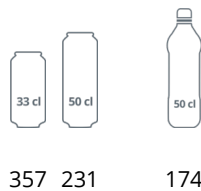

CEV435CP BLACK

Black Bottle Cooler

Product Features

- Low energy consumption
- Black interior and exterior
- Elegant design
- Great product presentation
- Illuminated canopy
- Ideal for branding
- LED light in door frame
- Adjustable shelves
- Fan assisted cooling
- Lock

The CEV range is available in white or black color options, with a right-hand hinged door or left-hand hinged door, and with or without a canopy.

Design and Material		Measures and Content		Power and Consumption	
Door No & Type		1 Temperature Range °C		Energy Class	
Tempered glass		Climate Class		Energy Consumption	kWh/24h
Door Reversible		Gross / Net Weight kg		Annual Energy Cons.	kWh/year
Shelves No & Type		5 Gross / Net Volume l		Max Ambient	
Shelf Color		Cooling and Functions		Input Power	W
Shelf Dimensions				Voltage / Frequency	V/Hz
Max load on Shelves	kg/m ²	Type of Cooling		Noise Level	dB(A)
Canopy Type		Type of Defrost		Dimensions	
Feet / Legs		Refrigerant		Internal Dimension (WxDxH)	mm
Castors		Refrigerant Charge g		External Dimension (WxDxH)	mm
Exterior Finish		Thermometer		Packed Dimension (WxDxH)	mm
Interior Finish		Black ABS		40ft Container Load	pcs
Interior Light		LED inside door frame			
Lock		Yes			

C

1,57

573

30°C at 55% RH

370

220-240/50

55

505 x 462 x 1555

595 x 640 x 1980

650 x 715 x 2150

54